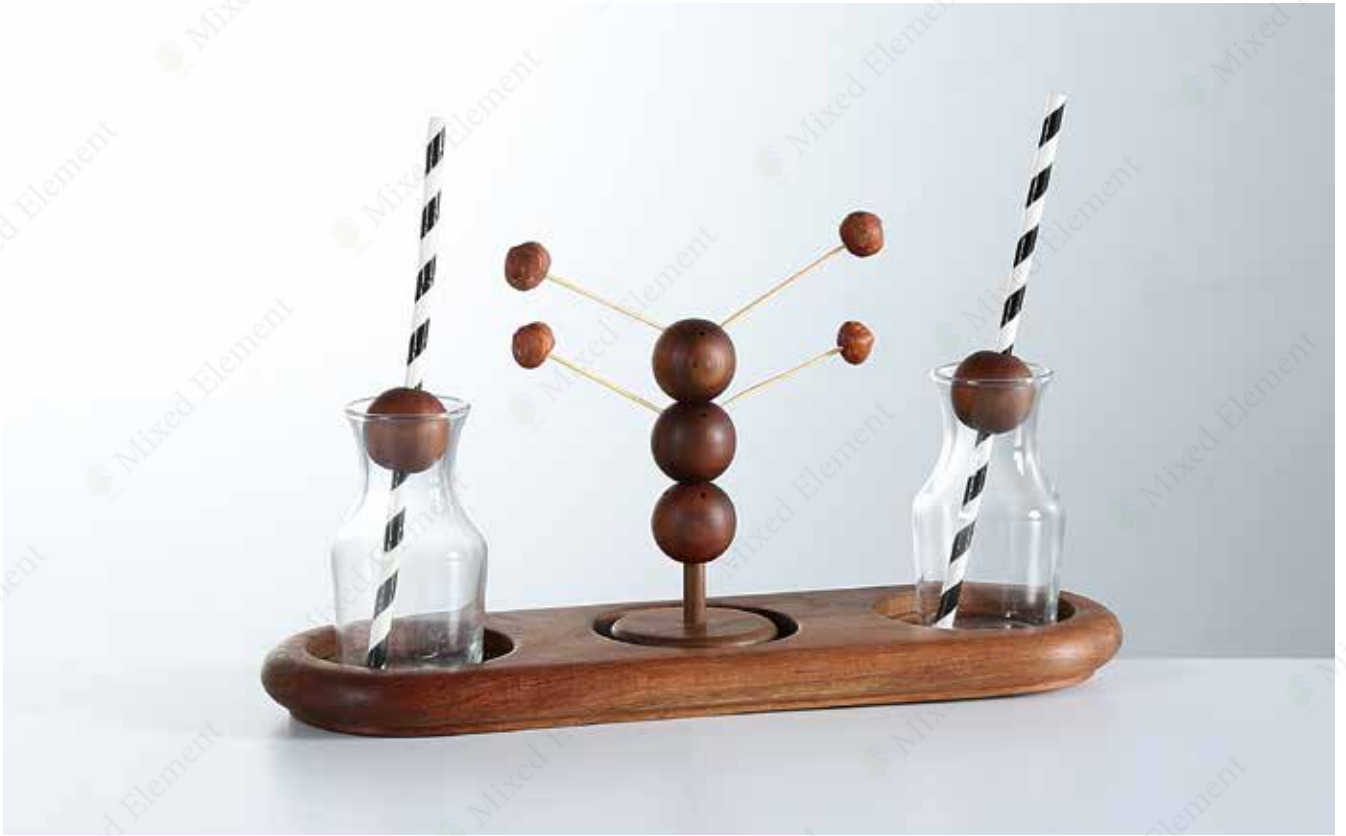

Bowl

china, white,
Firing at high temperature.

item	size
10380-9	Ø10.5 x 5.7 cm

Bowl

brass brushed,
food safe sealed.

item	size
731004	Ø 10.5 x 4.5 cm

Amenity
Special drink
Snack Display Solution

Amenity
Special drink
Snack Display Solution