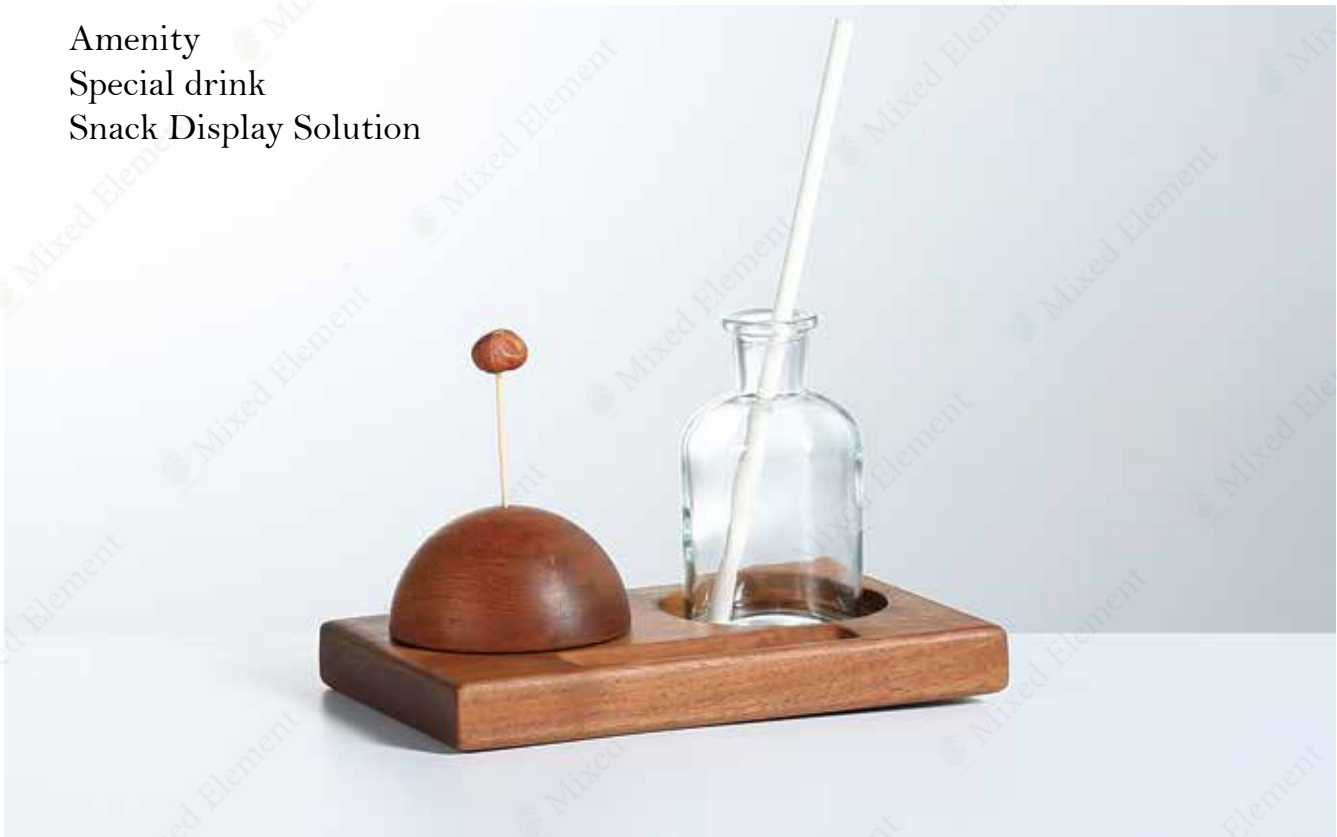

Amenity
Special drink
Snack Display Solution