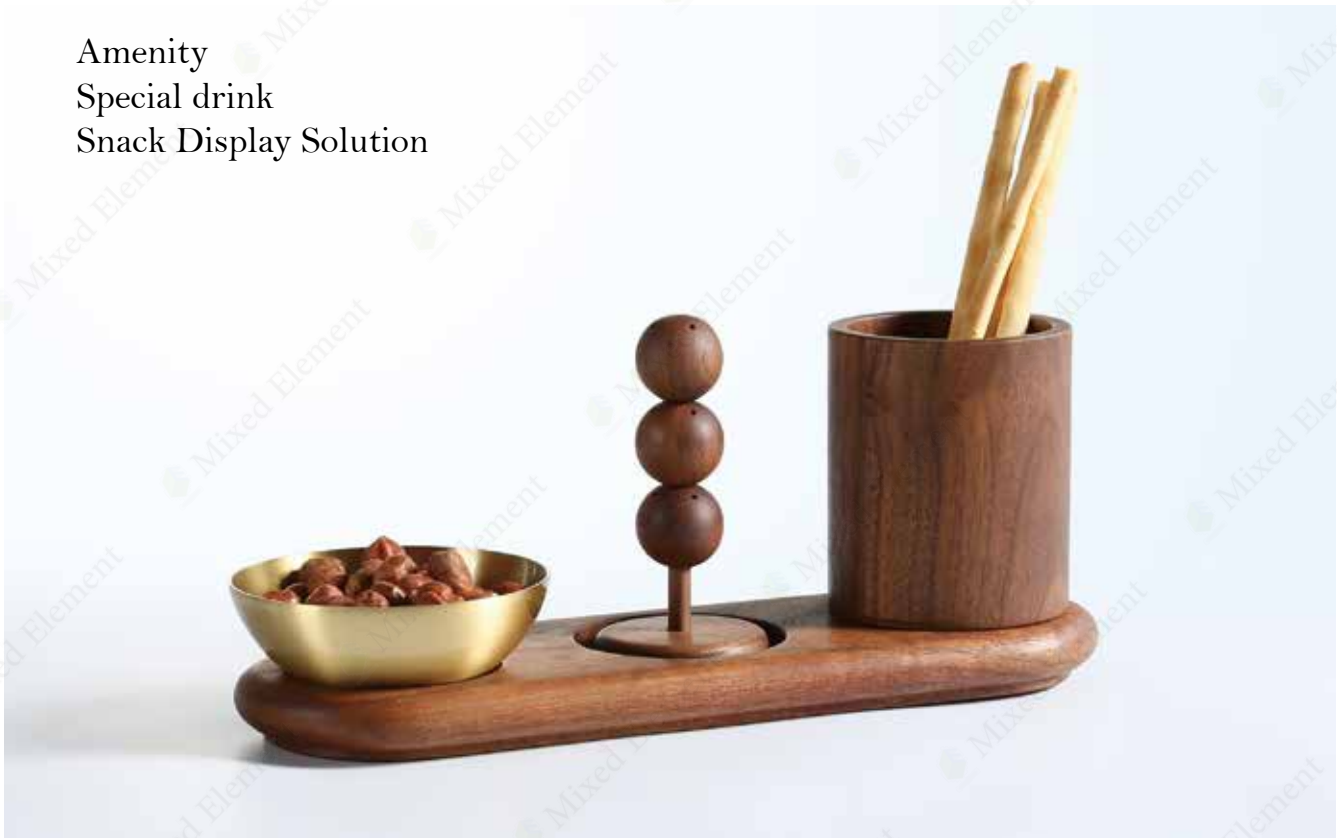

Bowl

china, white,
Firing at high temperature.

item	size
10380-9	Ø10.5 x 5.7 cm

Bowl

brass brushed,
food safe sealed.

item	size
731004	Ø 10.5 x 4.5 cm

Amenity
Special drink
Snack Display Solution

Amenity
Special drink
Snack Display Solution

Amenity
Special drink
Snack Display Solution

Amenity
Special drink
Snack Display Solution

Amenity
Special drink
Snack Display Solution

Amenity
Special drink
Snack Display Solution

Amenity
Special drink
Snack Display Solution

Amenity
Special drink
Snack Display Solution

Amenity
Special drink
Snack Display Solution

Tray
oak, food safe sealed,
not dishwasher-safe.

item	size
81133-1	11.9 x 6.2 x 2 cm

Tray
oak, food safe sealed,
not dishwasher-safe.