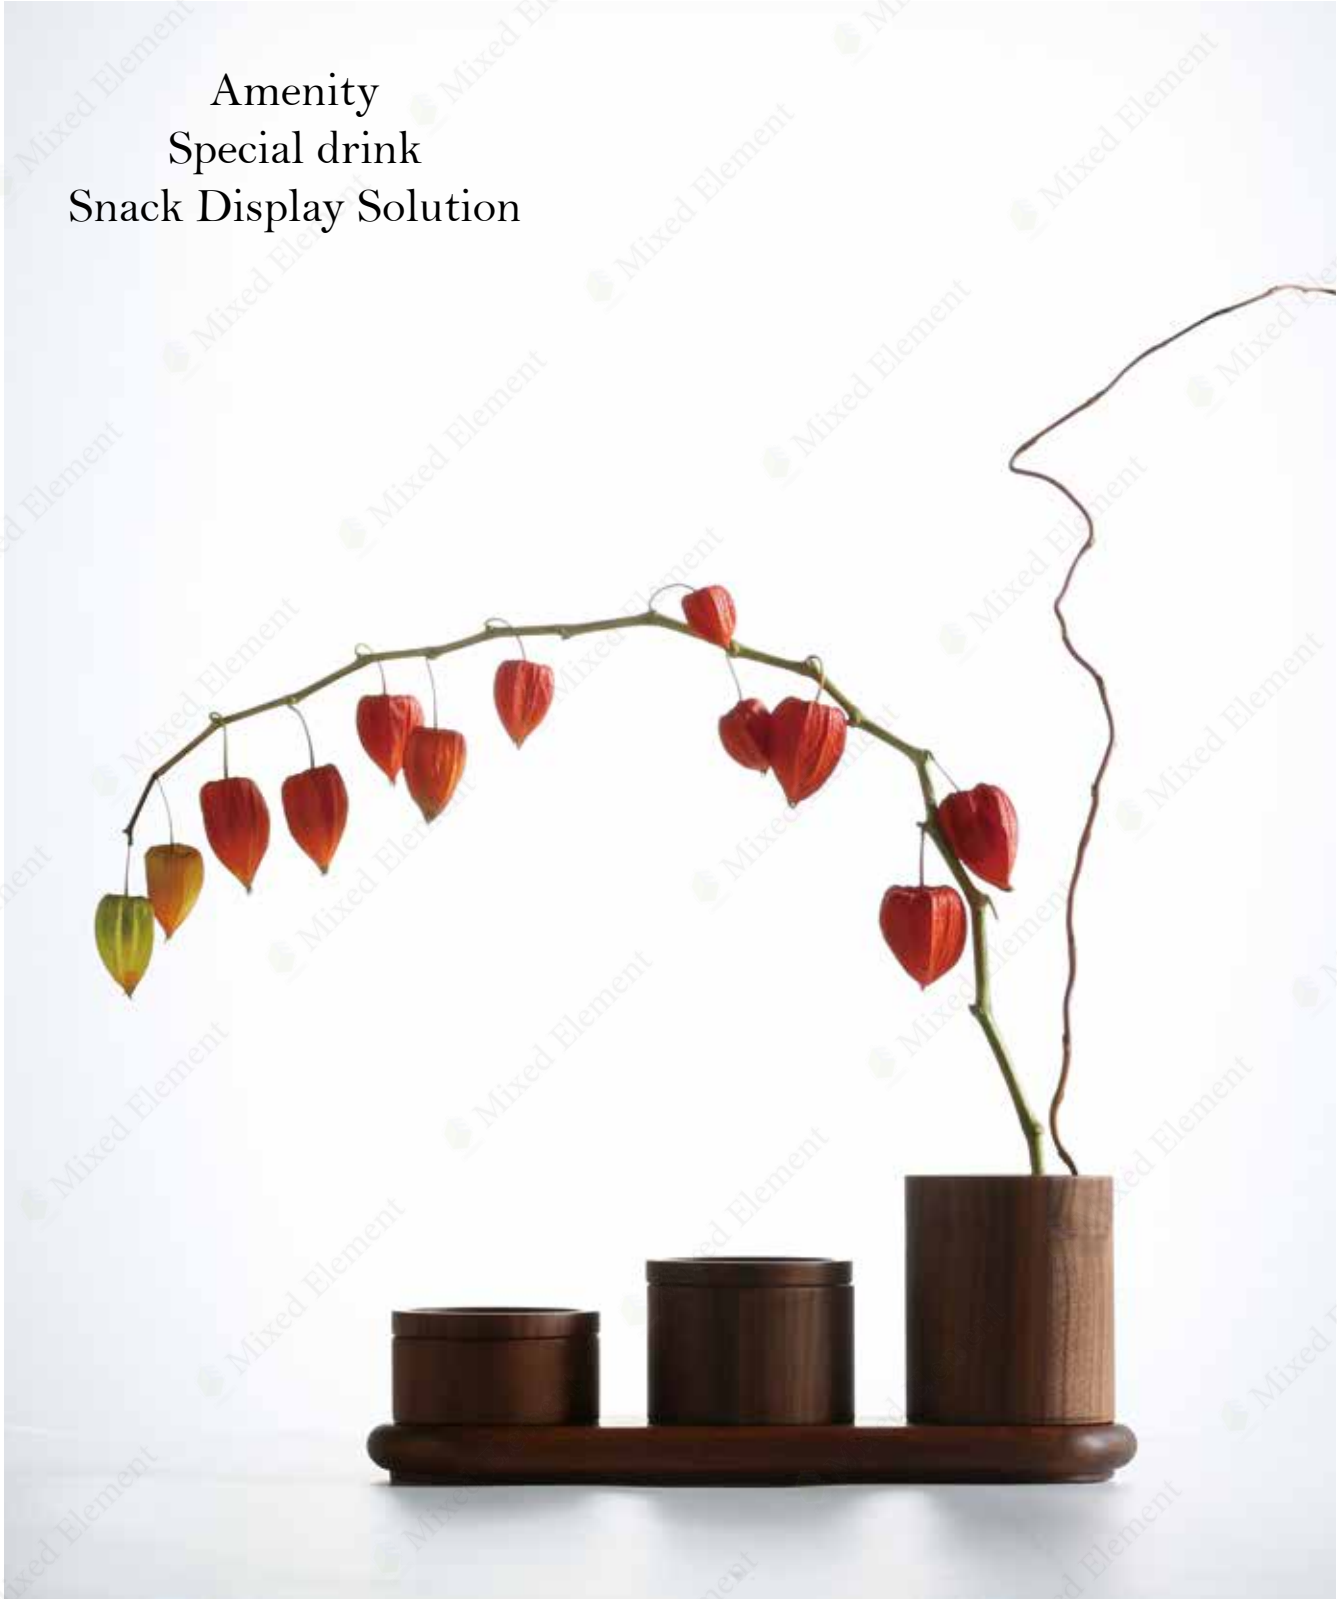

item	size/cm
81121	2.5 x 12.5 cm

Amenity
Special drink
Snack Display Solution

Amenity
Special drink
Snack Display Solution

Amenity
Special drink
Snack Display Solution

Amenity
Special drink
Snack Display Solution